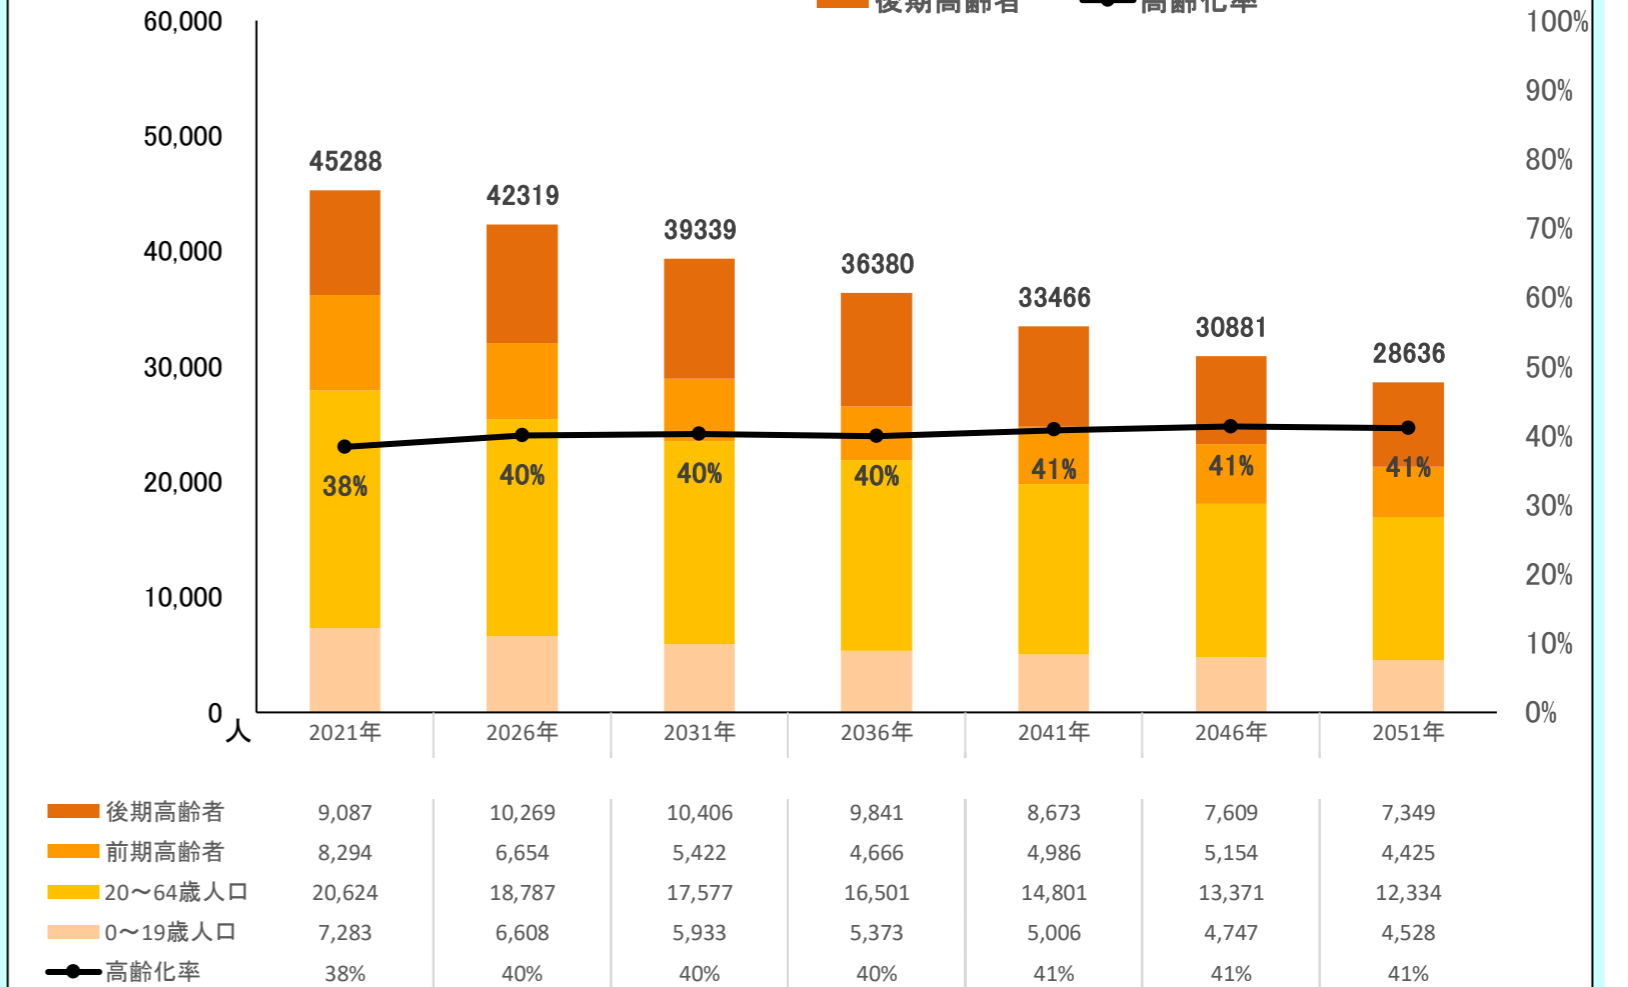

2016年~2021年の変化の傾向が今後も続いた30年後の予測

【現行推移】総人口・高齢化率

【現行推移】小学校・中学校の人口

	2012 2013 2014 2015 2016 2017 2018 2019 2020 2021											将来推計				
	2012	2013	2014	2015	2016	2017	2018	2019	2020	2021	2026	2031	2036	2041	2046	2051
人口増減率(※)	-	-0.6%	-1.1%	-1.3%	-1.3%	-1.1%	-1.1%	-1.3%	-1.5%	-1.3%	-6.6%	-7.0%	-7.5%	-8.0%	-7.7%	-7.3%
高齢化率	31.2%	32.2%	33.2%	34.3%	35.4%	36.2%	36.8%	37.3%	37.8%	38.4%	40.0%	40.2%	39.9%	40.8%	41.3%	41.1%
後期高齢者比率	18.1%	18.4%	18.4%	18.6%	19.0%	19.4%	19.7%	20.0%	20.1%	20.1%	24.3%	26.5%	27.0%	25.9%	24.6%	25.7%
生産年齢人口率	56.4%	55.2%	54.2%	53.2%	52.3%	51.6%	51.0%	50.5%	50.2%	49.8%	48.8%	49.0%	49.3%	48.1%	47.3%	47.2%
20~30代女性比率	9.2%	9.1%	8.8%	8.5%	8.2%	8.0%	7.9%	7.8%	7.6%	7.5%	7.1%	7.1%	7.2%	7.3%	7.5%	7.7%
若年齢層率(~14)	12.5%	12.6%	12.6%	12.5%	12.3%	12.2%	12.2%	12.2%	12.0%	11.9%	11.2%	10.8%	10.8%	11.1%	11.4%	11.7%
4歳以下人口比率	3.9%	4.0%	3.9%	3.9%	3.8%	3.7%	3.6%	3.6%	3.5%	3.4%	3.3%	3.3%	3.4%	3.5%	3.6%	3.7%